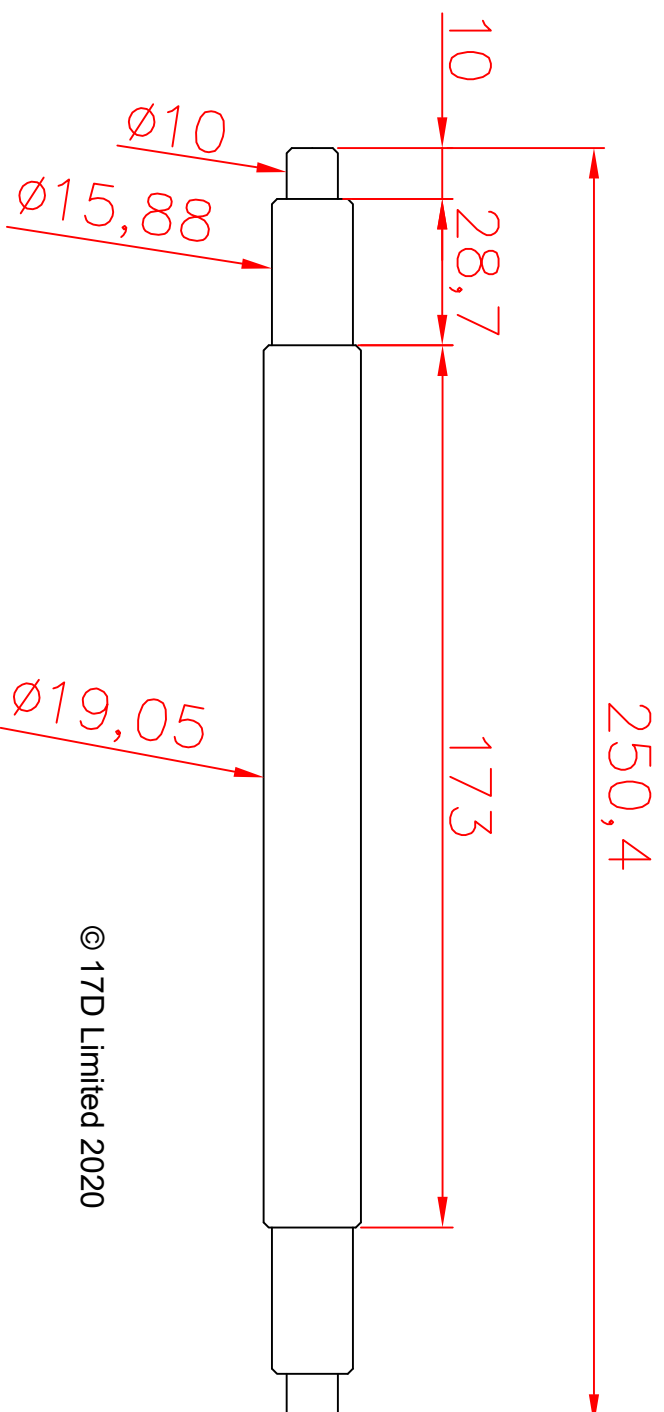

7.25" Gauge Standard Wagon Axle

© 17D Limited 2020